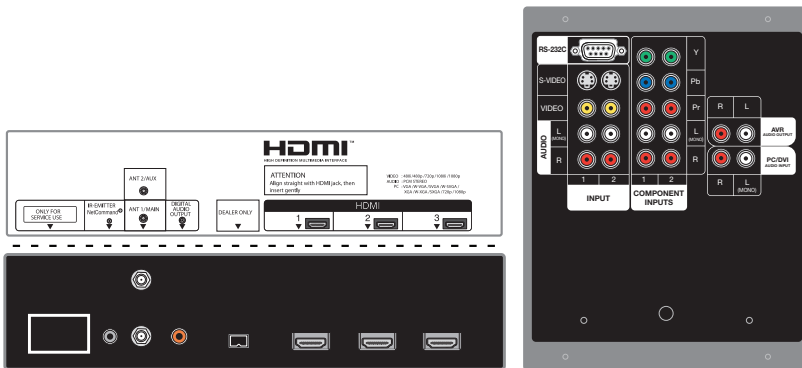

Backpanel

Optical System	
Display Type	1080p LCD
Full Spectrum Color™	Yes
Pixel Resolution (horizontal x vertical*)	1920 x 1080
Frame Refresh Rate	120Hz
Video Performance	
Video Format Conversion	Plush1080p®
x.v.Color™	Yes
Deep Color	Yes
PerfectColor™	Yes
PerfectTint™	Yes
DeepField™ Imager	Yes
SharpEdge™	Yes
Video Noise Reduction	Color 4D
Picture Format Modes (4:3 sources)	6
Picture Format Modes (16:9 sources)	2
Smooth120Hz™	Yes
User Controls	
TV Guide Daily	Yes
Easy Connect™	Yes
NetCommand®	Yes
ChannelView™	Yes
AV Adjustment (memorized by input)	Yes
Color Temperature Control (by input)	High/Low
Video Modes: Brilliant/Bright/Natural/Game	Yes
Full Screen Image Freeze	Yes
Audio	
Internal Loudspeakers	Stereo Full Range
Speaker Size	5 1/2" x 2 1/4"
Output Power (watts/ch.)	10W x 2
Level Sound (dynamics limiter)	Yes
Digital Output (PCM) for All Analog Sources	Yes
Tuning	
Combined Tuner (Analog/Digital/Cable) In The Clear	1
CableCARD™ Slot	Yes
Antenna (RF) Inputs	2
AV Inputs (Analog with Stereo Audio)	
Side Component Video Input	1
Rear A/V Inputs with S-Video	2
Rear Component Video Inputs	2
480i, 480p, 720p, 1080i	
Side USB Input (5 Mega Pixel Photo)	1
Inputs / Outputs (Digital)	
HDMI™ 1.3 Inputs, Side/Rear	1/3
480i, 480p, 720p, 1080i (60Hz)	Yes
1080p (24Hz, 30Hz, 60Hz)	Yes
Digital Audio Output (Dolby® Digital / PCM)	1 (coaxial)
HDMI™ Digital PC Compatibility	
640 x 480, 898 x 480, 800 x 600, 1064 x 600, 1024 x 768, 1280 x 720, 1365 x 768, 1280 x 1024 @ 60Hz	Yes
1920 x 1080 @ 24Hz, 30Hz, 60Hz	Yes
Outputs (Analog)	
Stereo Audio Output	1 (fixed)
NetCommand® IR Emitters	1
Remote Control	
Remote Control	Fully Illuminated
5 Device Multibrand Illuminated Remote	Yes
Customization Features	
Direct IR Input Selection	Yes
Direct IR Format Selection	Yes
Independent IR Power ON / OFF	Yes
RS-232C	Yes

*TV and some PC displays have standard overscan.

Features, specifications and dimensions are subject to change without notice. Physical appearance of television and matching base may vary slightly from images shown on this document.

PGA TOUR and the swinging golfer logo are registered trademarks. CableCARD is a trademark of Cable Television Laboratories, Inc. DLP and the DLP logo are registered trademarks of Texas Instruments. Dolby and Dolby Digital are registered trademarks of Dolby Laboratories. HDMI, the HDMI logo and High-Definition Multimedia Interface are trademarks or registered trademarks of HDMI Licensing, LLC. "x.v.Color" and "x.v.Color" logo are trademarks of Sony Corporation. Simplay HD and the Simplay HD logo are trademarks of Silicon Image, Inc. In the United States, TV Guide and other related marks are registered marks of Gemstar-TV Guide International, Inc. and/or one of its affiliates.

© 2007 Mitsubishi Digital Electronics America, Inc. www.mitsubishi-tv.com